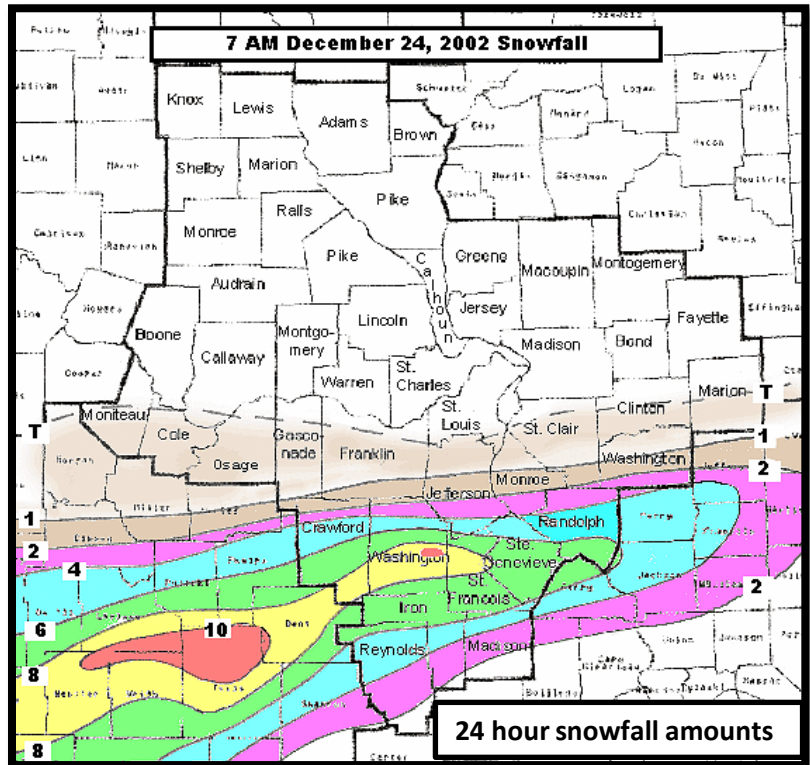

White Christmas

December 23rd-24th, 2002

Overview

An upper-level trough of low pressure ejected out of the southwestern United States on December 23rd and lifted northeastward through the mid-Mississippi Valley by Christmas Day, 2002. As a result, an area of surface low pressure developed on the evening of the 22nd and moved across the southern Rockies, deepened over southern Texas through the Gulf Coast by the evening of the 23rd, and lifted northeastward into the eastern Ohio on the 24th.

The combination of the storm moving through the southern United States and into Ohio Valley, along with cold air plunging southward out of Northern Plains, resulted in a swath of snow from southeast Colorado and the north Texas Panhandle, across southern Kansas, northern Oklahoma, northwest Arkansas, southern and eastern Missouri, central and southern Illinois through portions of Indiana, Ohio and southern Lower Michigan. Hardest hit were portions of northeast Oklahoma, northwest Arkansas and southeastern Missouri where up to 12 to 16 inches of snow was observed.

Snowfall Reports Ending Dec. 24th (evening):

Location:	County:	Snowfall Total:
Illinois		
NASHVILLE	WASHINGTON	9.0
SPARTA	RANDOLPH	8.0
TILDEN	RANDOLPH	8.0
FARMERSVILLE	MONTGOMERY	6.0
JERSEYVILLE	JERSEY	5.0
GIRARD	MACOUPIN	5.0
GRANITE CITY	MADISON	5.0
MILLSTADT	ST. CLAIR	5.0
BELLEVILLE	ST. CLAIR	5.0
NASHVILLE	WASHINGTON	5.0
CARLYLE	CLINTON	4.0
VIRDEN	MACCOUPIN	4.0
SALEM	MARION	4.0
ALTON	MADISON	3.0
VANDALIA	FAYETTE	2.8
QUINCY	ADAMS	2.0