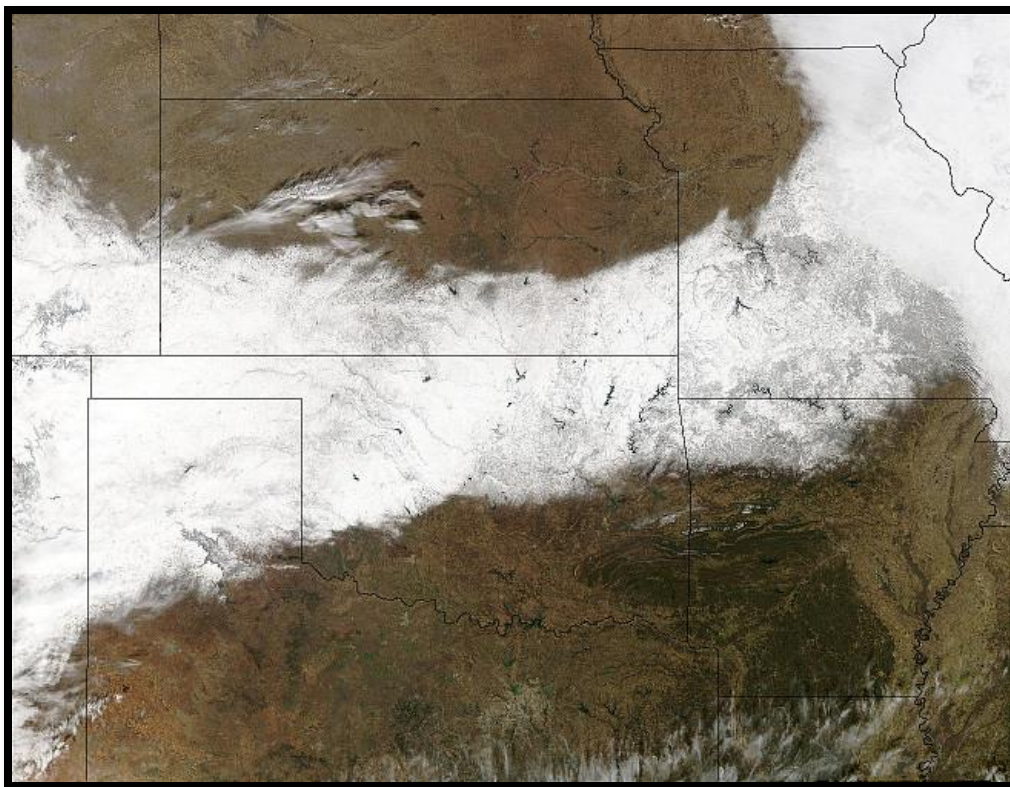

White Christmas

December 23rd-24th, 2002

Overview

An upper-level trough of low pressure ejected out of the southwestern United States on December 23rd and lifted northeastward through the mid-Mississippi Valley by Christmas Day, 2002. As a result, an area of surface low pressure developed on the evening of the 22nd and moved across the southern Rockies, deepened over southern Texas through the Gulf Coast by the evening of the 23rd, and lifted northeastward into the eastern Ohio on the 24th.

The combination of the storm moving through the southern United States and into Ohio Valley, along with cold air plunging southward out of Northern Plains, resulted in a swath of snow from southeast Colorado and the north Texas Panhandle, across southern Kansas, northern Oklahoma, northwest Arkansas, southern and eastern Missouri, central and southern Illinois through portions of Indiana, Ohio and southern Lower Michigan. Hardest hit were portions of northeast Oklahoma, northwest Arkansas and southeastern Missouri where up to 12 to 16 inches of snow was observed.

**Satellite Image of the
South-Central Plains on
December 25th, 2002.**

Any questions regarding this event review should be address to w-lsx.webmaster@noaa.gov