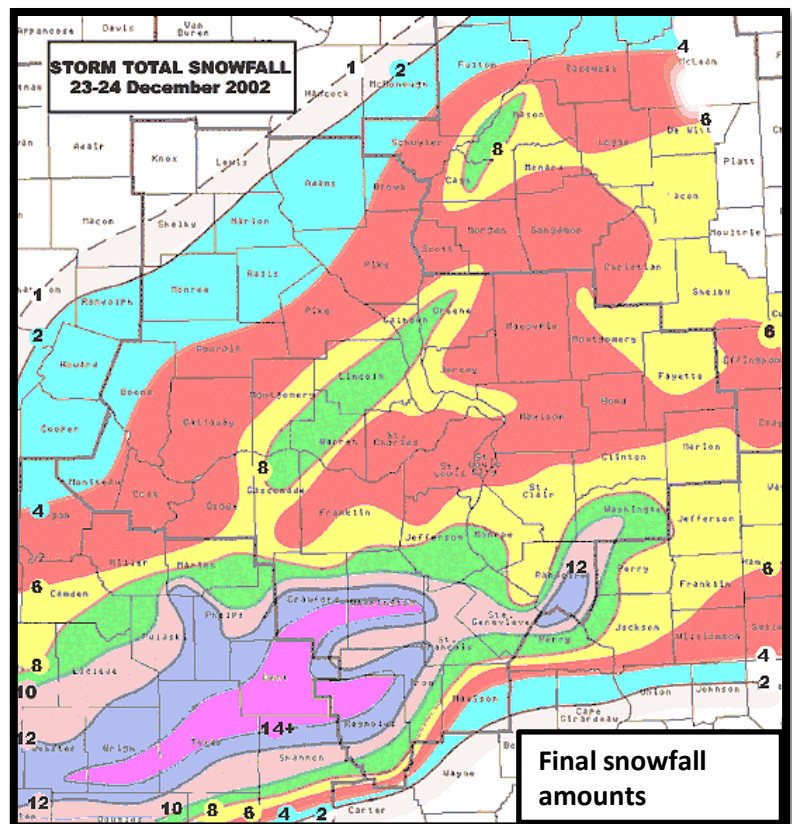

White Christmas

December 23rd-24th, 2002

Overview

An upper-level trough of low pressure ejected out of the southwestern United States on December 23rd and lifted northeastward through the mid-Mississippi Valley by Christmas Day, 2002. As a result, an area of surface low pressure developed on the evening of the 22nd and moved across the southern Rockies, deepened over southern Texas through the Gulf Coast by the evening of the 23rd, and lifted northeastward into the eastern Ohio on the 24th.

The combination of the storm moving through the southern United States and into Ohio Valley, along with cold air plunging southward out of Northern Plains, resulted in a swath of snow from southeast Colorado and the north Texas Panhandle, across southern Kansas, northern Oklahoma, northwest Arkansas, southern and eastern Missouri, central and southern Illinois through portions of Indiana, Ohio and southern Lower Michigan. Hardest hit were portions of northeast Oklahoma, northwest Arkansas and southeastern Missouri where up to 12 to 16 inches of snow was observed.

Snowfall Reports Ending Dec. 24th (evening):

Location:	County:	Snowfall Total:
Illinois		
NASHVILLE	WASHINGTON	9.0
SPARTA	RANDOLPH	8.0
TILDEN	RANDOLPH	8.0
FARMERSVILLE	MONTGOMERY	6.0
JERSEYVILLE	JERSEY	5.0
GIRARD	MACOUPIN	5.0
GRANITE CITY	MADISON	5.0
MILLSTADT	ST. CLAIR	5.0
BELLEVILLE	ST. CLAIR	5.0
NASHVILLE	WASHINGTON	5.0
CARLYLE	CLINTON	4.0
VIRDEN	MACCOUPIN	4.0
SALEM	MARION	4.0
ALTON	MADISON	3.0
VANDALIA	FAYETTE	2.8
QUINCY	ADAMS	2.0