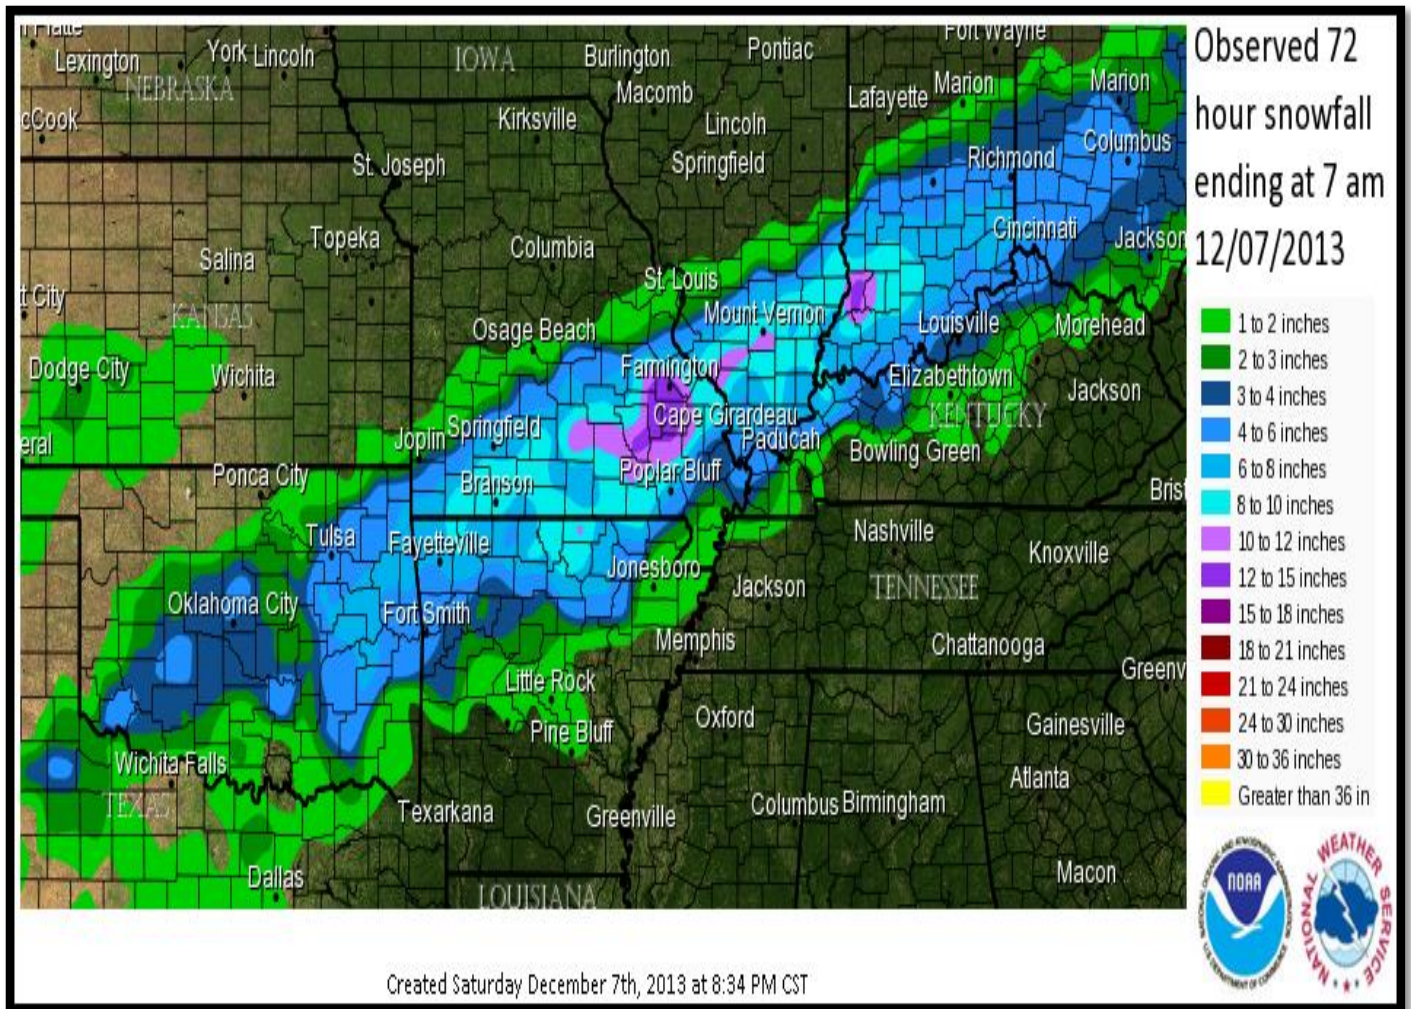

Winter Storm Event

December 5th-6th, 2013

Overview

A winter storm brought freezing rain, sleet and snow to parts of Texas, Oklahoma, southern Missouri, southern Illinois, Indiana and Ohio. Locally over a foot of snow fell from Iron County in Missouri to Randolph County in Illinois.

Storm Total Snowfall

CHESTER	14.00	SALEM IL	7.50
BELLEVIEW 4 SE	13.40	E ASHLEY	7.50
2 SSE CHESTER	13.10	WALNUT HILL	7.50
BISMARCK	12.00	NEW ATHENS	7.00
ANNAPOLIS	11.00	2 N HEMATITE	5.60
STEELEVILLE IL	11.00	1 E NASHVILLE	5.30
STE. GENEVIEVE	11.00	HECKER	5.30
POTOSI 4SW	10.60	WATERLOO	5.00
7 S ELLINGTON	10.50	COLUMBIA IL	4.00
FARMINGTON	10.50	CRESTWOOD	3.40
STE. GENEVIEVE	10.30	CUBA	3.00
FREDERICKTOWN	10.00	SHOBONIER	3.00
LESTERVILLE	10.00	7 S BLAND	3.00
ELLINGTON	10.00	BELLEVILLE	2.50
SPARTA	10.00	SCOTT AFB	2.50
LEADWOOD	9.80	PACIFIC	2.00
DESLOGE	9.50	FENTON	1.80
RUMA	9.50	ST. LOUIS	1.80
MARISSA	9.00	2 N VALLEY PARK	1.80
CENTRALIA IL	8.60	FENTON	1.50
POTOSI	8.30	Eureka 1.6 NNE	1.30
BLOOMSDALE	8.00	Kirkwood 1.6 S	1.20
CADET	7.80	3 N UNION	1.00
		ROXANA	1.00
		KIRKWOOD	1.00
		NWS Weldon Spring	1.00
		Edwardsville 2 W	1.00
		Harvester	0.90
		Washington	0.70
		St. Peters 2 SSE	0.60
		St. Louis (KSTL)	0.50
		Ramsey	0.50
		O'Fallon 2 SSW	0.30