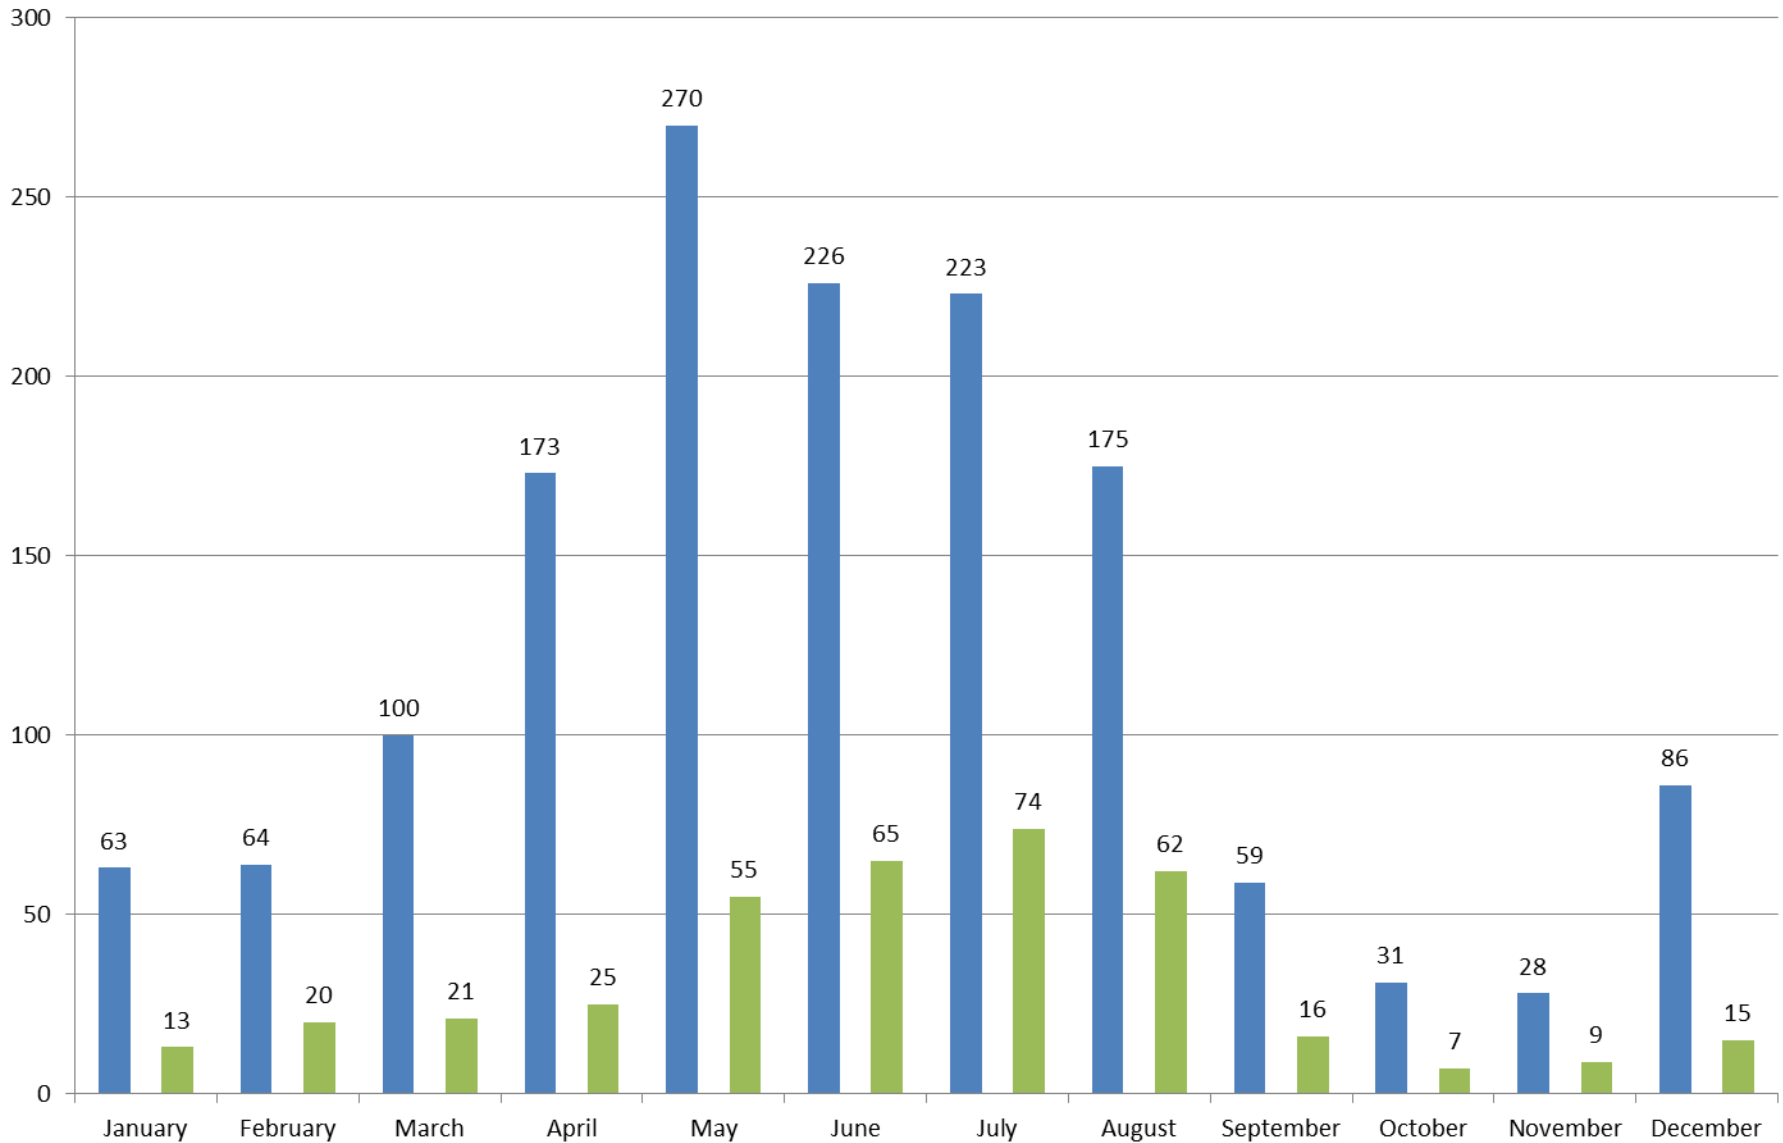

Number of Flash Floods in the WFO Jackson KY Service Area By Month 1986-2015

Number of Days with Flash Floods in the WFO Jackson KY Service Area By Month 1986-2015

NWS WFO Jackson KY Service Area - Flash Floods by Month: 1986-2015

■ Number of Flash Floods ■ Number of Flash Flood Days

Number of Flash Floods in the WFO Jackson KY Service Area By Hour (Begin time of flash flood using 24 hour clock and EST) 1986-2015

Number of Flash Floods in the WFO Jackson KY Service Area By Year 1986-2015