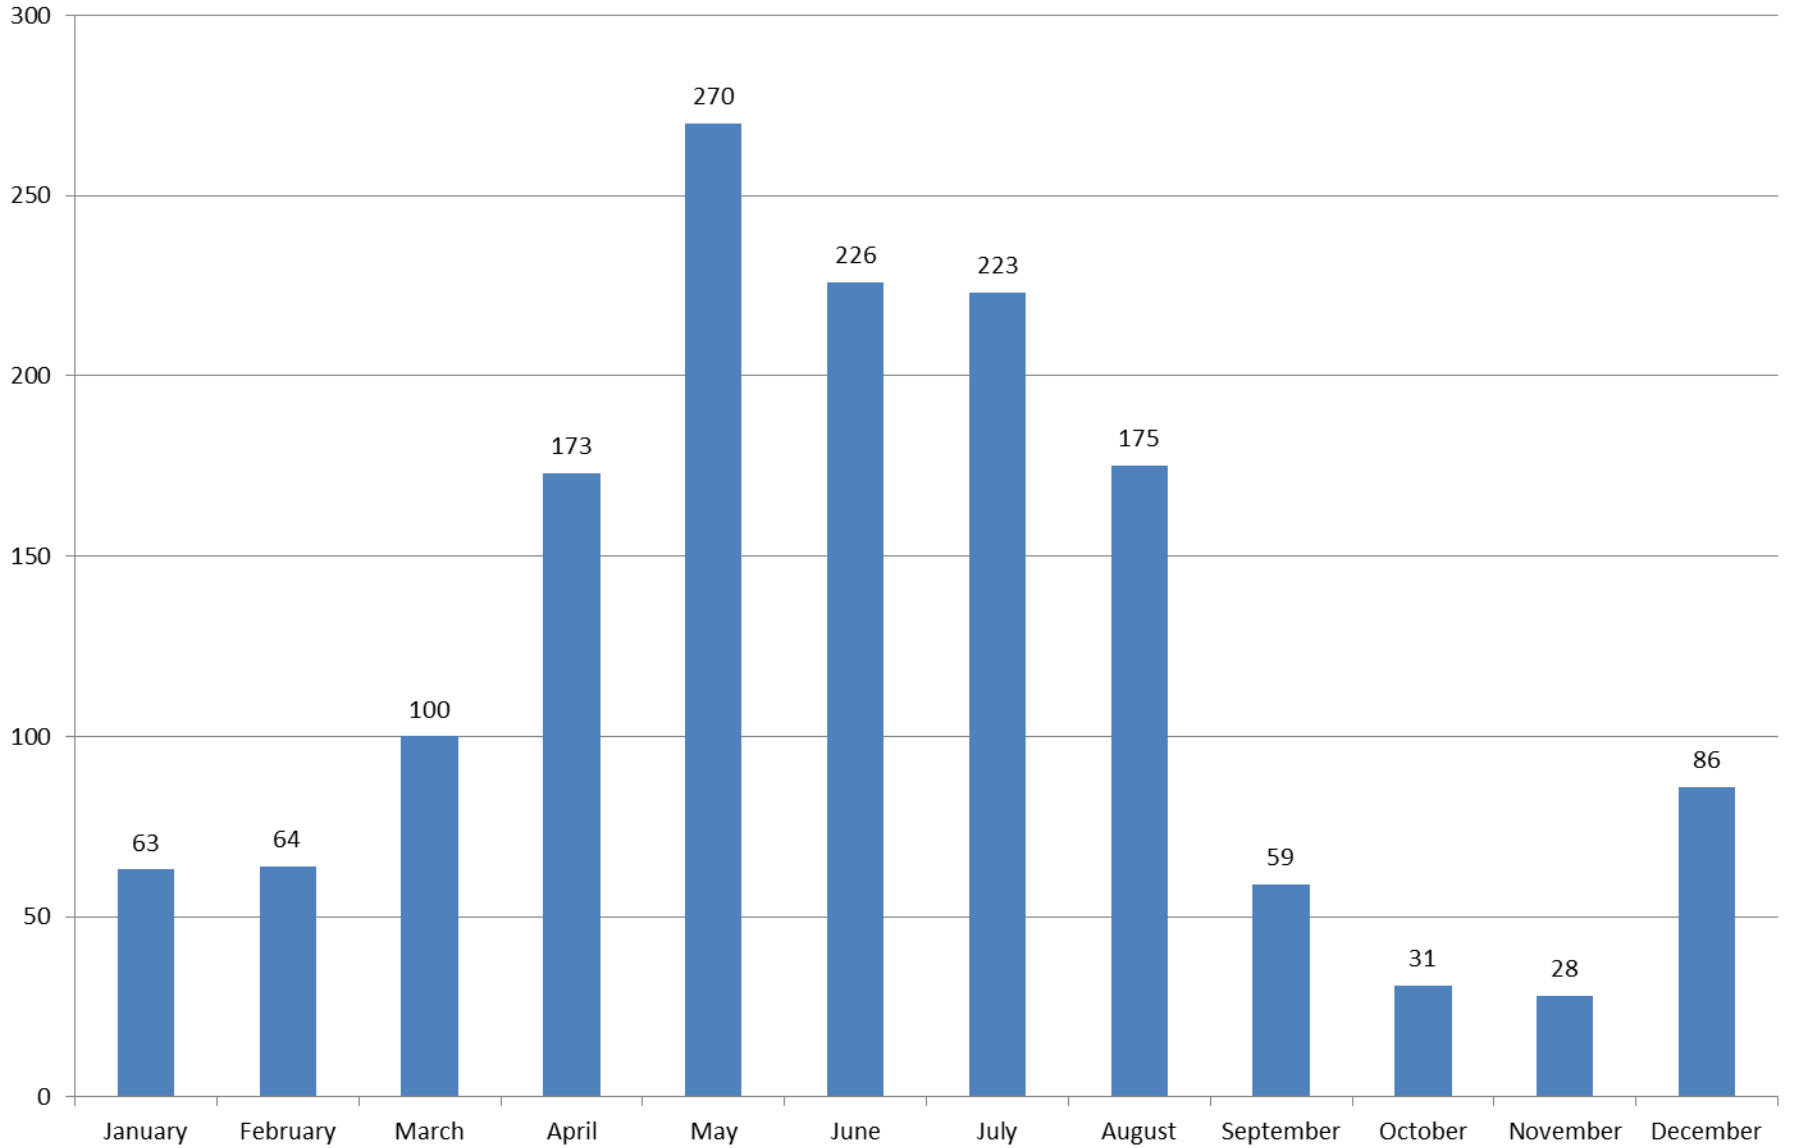

Number of Flash Floods in the WFO Jackson KY Service Area By Month 1986-2015

Number of Days with Flash Floods in the WFO Jackson KY Service Area By Month 1986-2015

NWS WFO Jackson KY Service Area - Flash Floods by Month: 1986-2015

■ Number of Flash Floods ■ Number of Flash Flood Days

Number of Flash Floods in the WFO Jackson KY Service Area By Hour (Begin time of flash flood using 24 hour clock and EST) 1986-2015

Number of Flash Floods in the WFO Jackson KY Service Area By Year 1986-2015