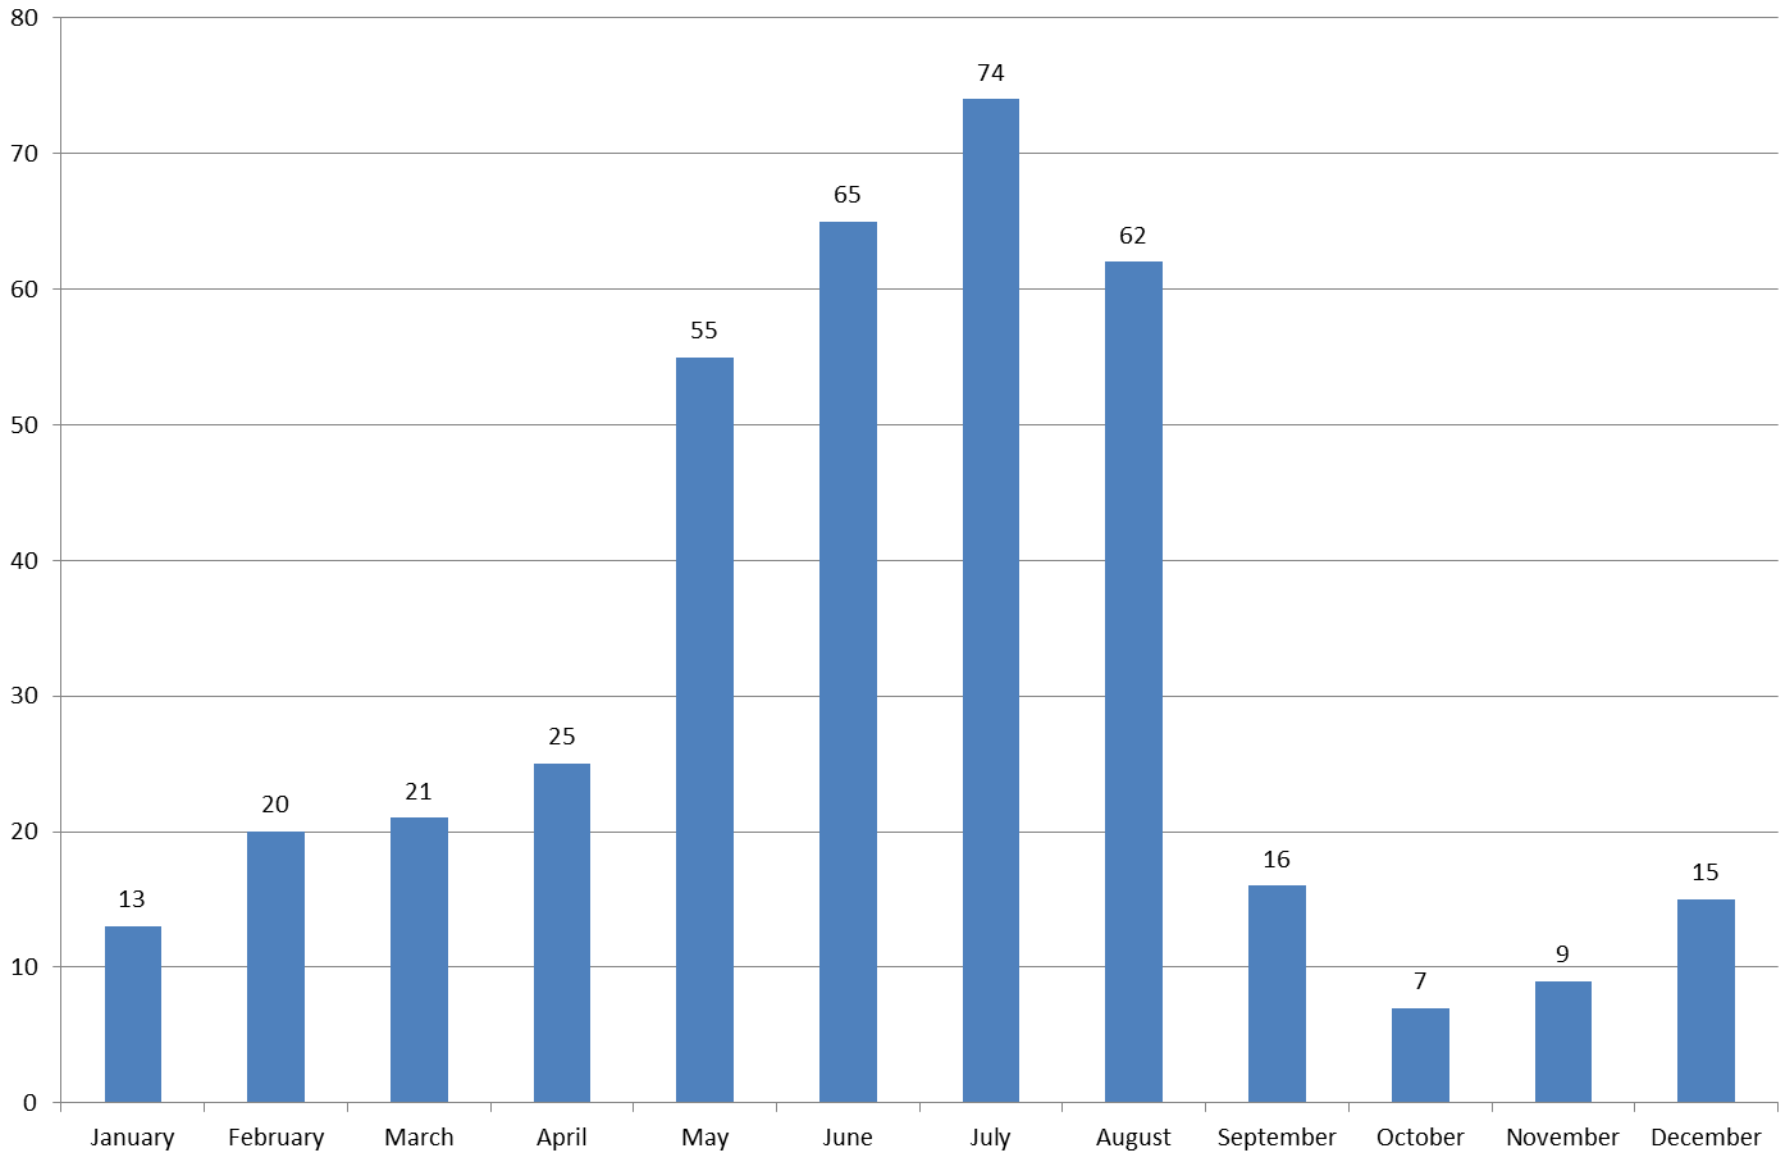

Number of Flash Floods in the WFO Jackson KY Service Area By Month 1986-2015

Number of Days with Flash Floods in the WFO Jackson KY Service Area By Month 1986-2015

NWS WFO Jackson KY Service Area - Flash Floods by Month: 1986-2015

■ Number of Flash Floods ■ Number of Flash Flood Days

Number of Flash Floods in the WFO Jackson KY Service Area By Hour (Begin time of flash flood using 24 hour clock and EST) 1986-2015

Number of Flash Floods in the WFO Jackson KY Service Area By Year 1986-2015