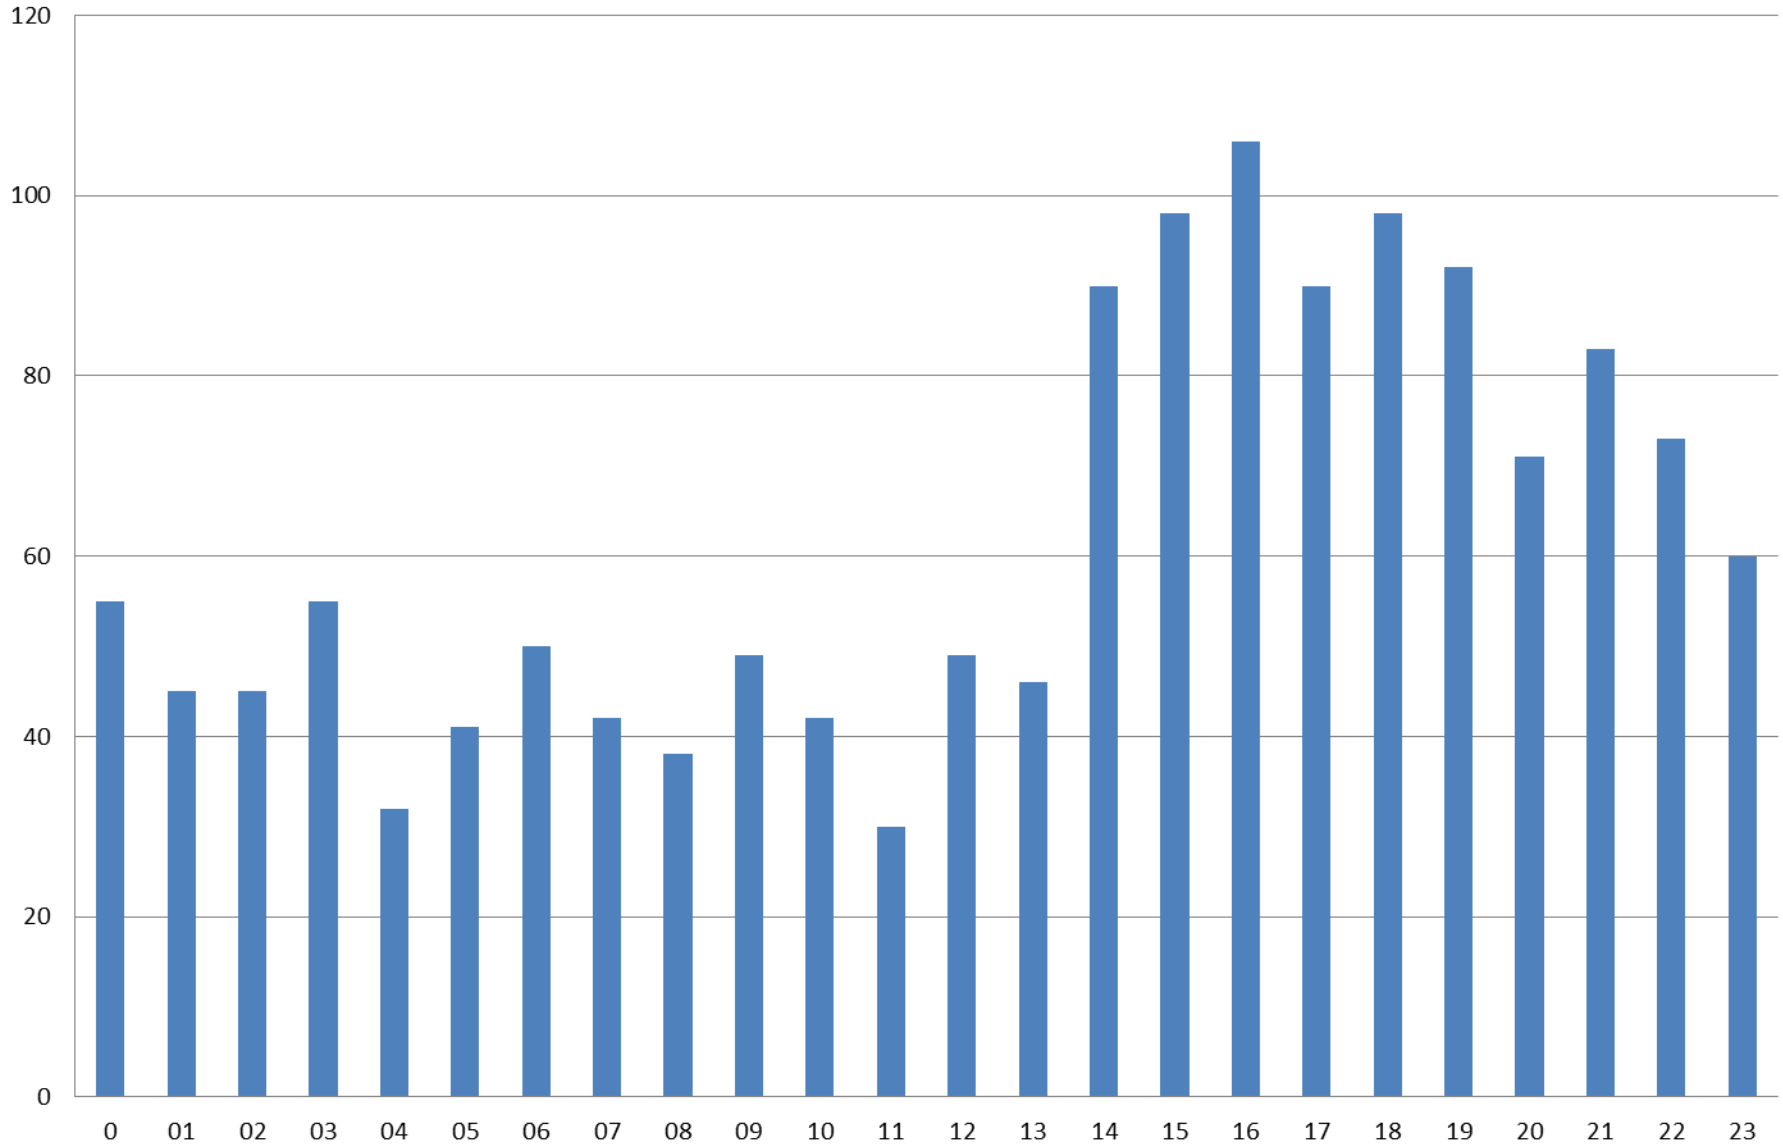

Number of Flash Floods in the WFO Jackson KY Service Area By Month 1986-2015

Number of Days with Flash Floods in the WFO Jackson KY Service Area By Month 1986-2015

NWS WFO Jackson KY Service Area - Flash Floods by Month: 1986-2015

■ Number of Flash Floods ■ Number of Flash Flood Days

Number of Flash Floods in the WFO Jackson KY Service Area By Hour (Begin time of flash flood using 24 hour clock and EST) 1986-2015

Number of Flash Floods in the WFO Jackson KY Service Area By Year 1986-2015