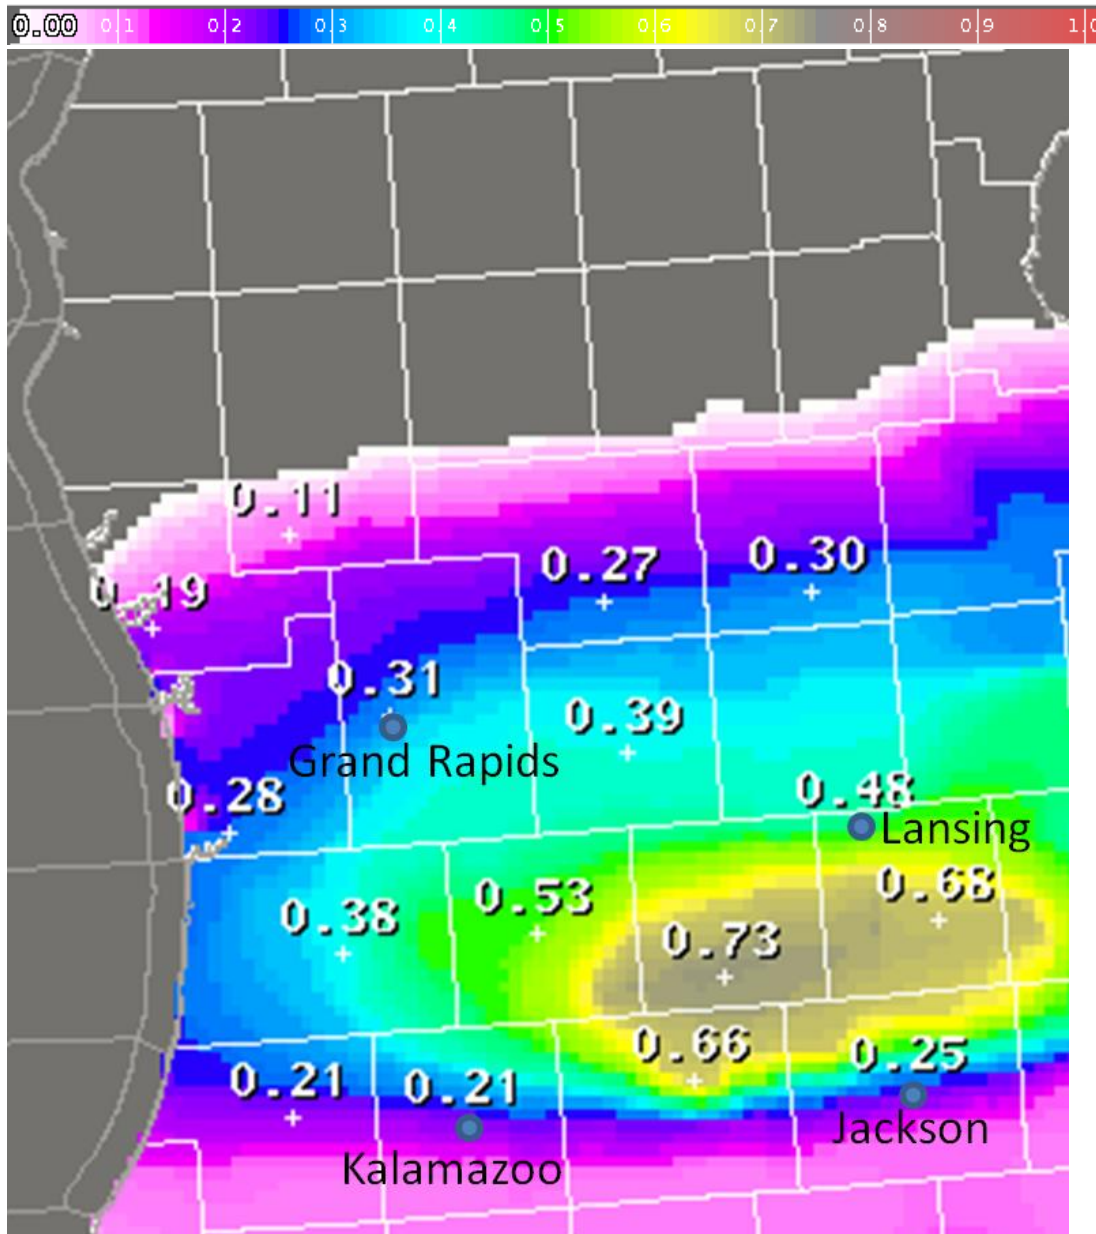

21-22 December 2013 Ice Storm

A storm system moved into the Great Lakes region, bringing a mix of freezing rain, sleet, ice pellets, and snow to the region. Slick roads developed, but the primary impact was the large scale power outages that affected hundreds of thousands of residents across Lower Michigan. Tree limbs and even whole trees came down under the weight of ice. This was one of the more significant icing events on record to affect the region. **Contact your local Red Cross for more information about warming centers set up throughout the region.**

24 Hour Observed and Estimated Ice Accumulation, Ending 4pm 12/22

Winter Precipitation Summary – National Weather Service Grand Rapids, MI

Ice Reports

LOCATION	PRECIP (INCHES)	TIME/DATE OF OBSERVATION	LAT	LON
MICHIGAN				
..ALLEGAN COUNTY				
2 SSE HOLLAND	0.16 M	148 AM 12/22	42.75N	86.10W
5 E CASTLE PARK	0.34 M	700 AM 12/22	42.74N	86.10W
..CALHOUN COUNTY				
3 WSW BATTLE CREEK	0.32 M	123 AM 12/22	42.30N	85.25W
1 SSW SPRINGFIELD	0.56 M	700 AM 12/22	42.31N	85.25W
..CLINTON COUNTY				
DEWITT	0.20 E	201 AM 12/22	42.84N	84.58W
..KALAMAZOO COUNTY				
KALAMAZOO	0.20 E	1226 AM 12/22	42.28N	85.59W
..KENT COUNTY				
1 NNE BELMONT	0.25 M	815 AM 12/22	43.10N	85.60W
3 ESE KENTWOOD	0.25 M	123 AM 12/22	42.88N	85.53W
1 SSW EAST GRAND RAPIDS	0.30 M	853 AM 12/22	42.94N	85.61W
3 ENE KENTWOOD	0.36 M	700 AM 12/22	42.89N	85.54W
..MUSKEGON COUNTY				
MUSKEGON	0.25 M	920 AM 12/22	43.23N	86.26W
..VAN BUREN COUNTY				
BLOOMINGDALE	0.25 E	858 AM 12/22	42.38N	85.96W
ICE STORM REPORTS				
LOCATION	OBSERVED VALUE	TIME/DATE OF OBSERVATION	LAT	LON
MICHIGAN				
..ALLEGAN COUNTY				
ALLEGAN	0.40 M	1219 PM 12/22	42.53N	85.85W
MARTIN	0.75 M	1138 AM 12/22	42.54N	85.64W
..BARRY COUNTY				