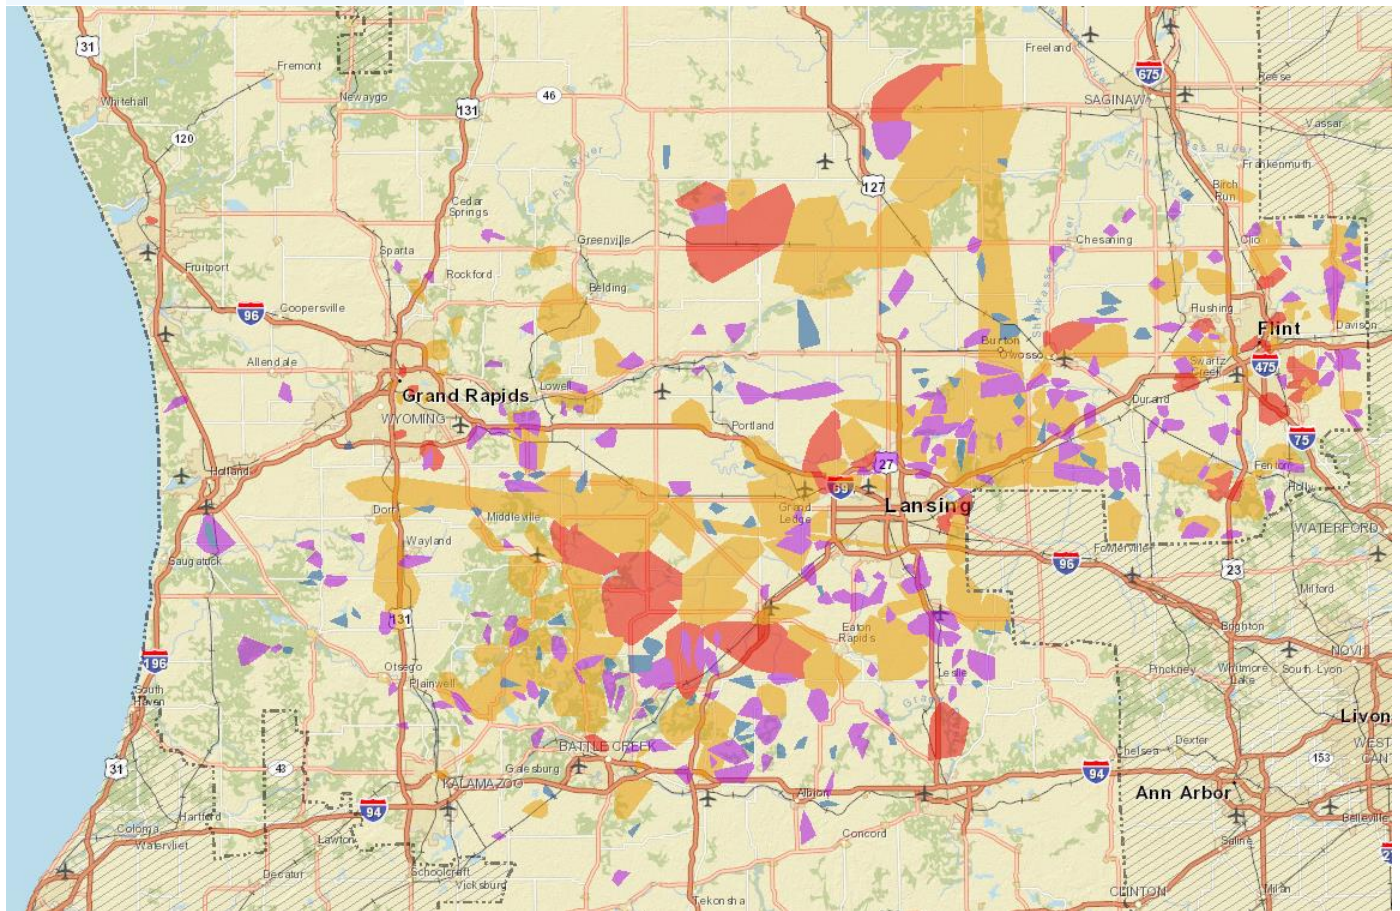

21-22 December 2013 Ice Storm

A storm system moved into the Great Lakes region, bringing a mix of freezing rain, sleet, ice pellets, and snow to the region. Slick roads developed, but the primary impact was the large scale power outages that affected hundreds of thousands of residents across Lower Michigan. Tree limbs and even whole trees came down under the weight of ice. This was one of the more significant icing events on record to affect the region. **Contact your local Red Cross for more information about warming centers set up throughout the region.**

Outage Map from Consumer's Energy – 5pm 12/22 (see next page).....

Winter Precipitation Summary – National Weather Service Grand Rapids, MI

Customer Outages Legend

Service Territory

 Consumers Energy

 Other

Number of Customers Affected

 1 - 50

 51 - 200

 201 - 1,000

 1,001 +

Ice Storm Pictures

Caledonia (courtesy of Lisa Britten)

Grand Rapids – Forest Hills Neighborhood (courtesy of Nathan Anthony)

Jamestown (courtesy of Eric Kuipers)

Lansing (courtesy of Joe Stiles)

Williamston (courtesy of Jake Dunne)

Holt (courtesy of Jake Dunne)