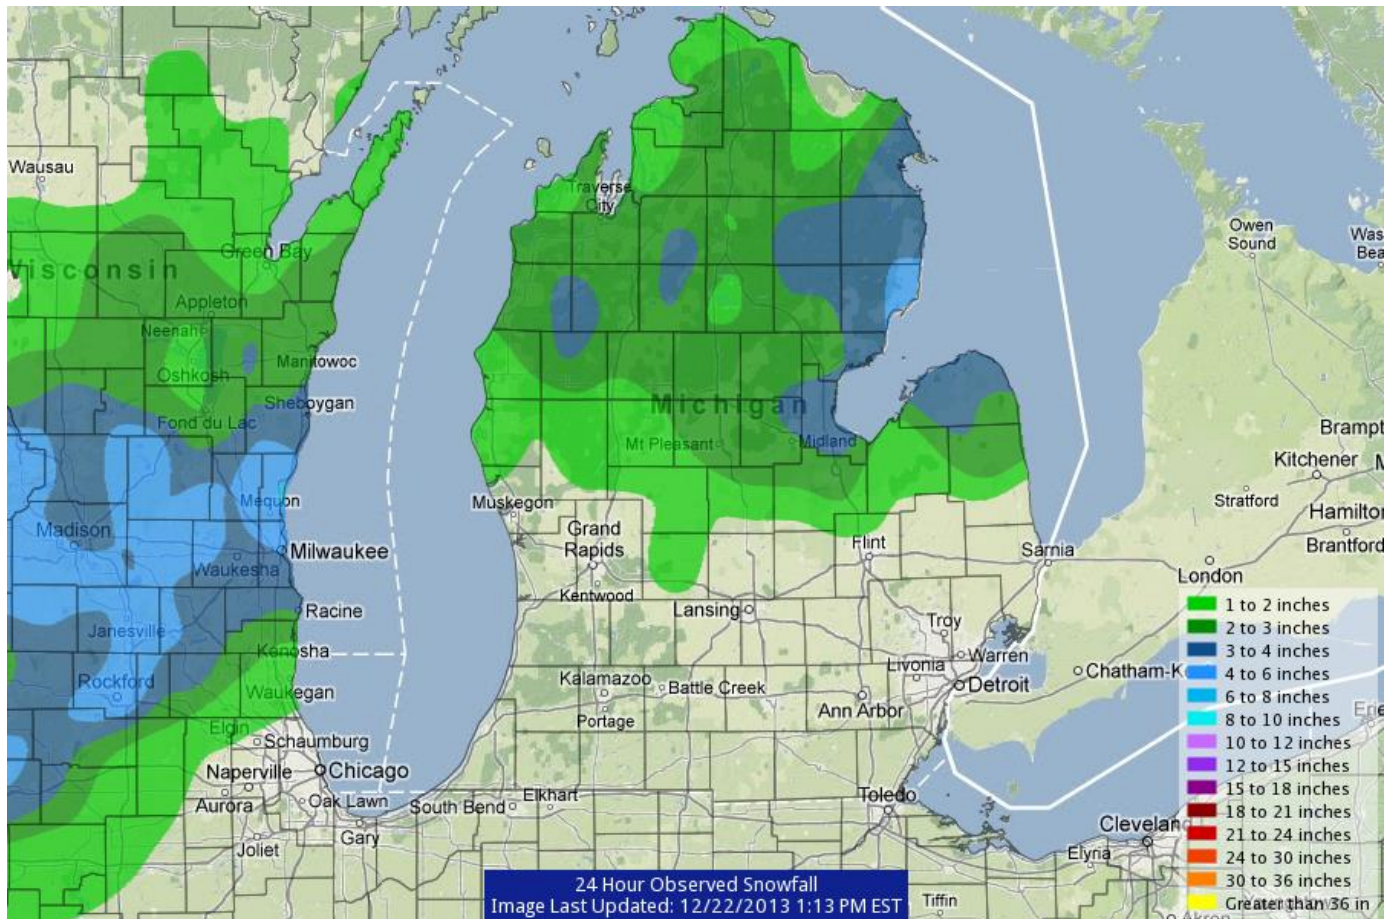

21-22 December 2013 Ice Storm

A storm system moved into the Great Lakes region, bringing a mix of freezing rain, sleet, ice pellets, and snow to the region. Slick roads developed, but the primary impact was the large scale power outages that affected hundreds of thousands of residents across Lower Michigan. Tree limbs and even whole trees came down under the weight of ice. This was one of the more significant icing events on record to affect the region. **Contact your local Red Cross for more information about warming centers set up throughout the region.**

..INGHAM COUNTY

LANSING	0.40 M	1000 AM 12/22	42.71N	84.55W
---------	--------	---------------	--------	--------

..IONIA COUNTY

IONIA	0.50 M	1139 AM 12/22	42.99N	85.06W
-------	--------	---------------	--------	--------

..KENT COUNTY

CASCADE	0.00 U	200 PM 12/22	42.91N	85.49W
1 S EAST GRAND RAPIDS	0.40 E	1037 AM 12/22	42.93N	85.61W
2 SSE EAST GRAND RAPIDS	0.50 M	800 AM 12/22	42.92N	85.60W

24 Hour Observed Snowfall, Ending 1pm 12/22