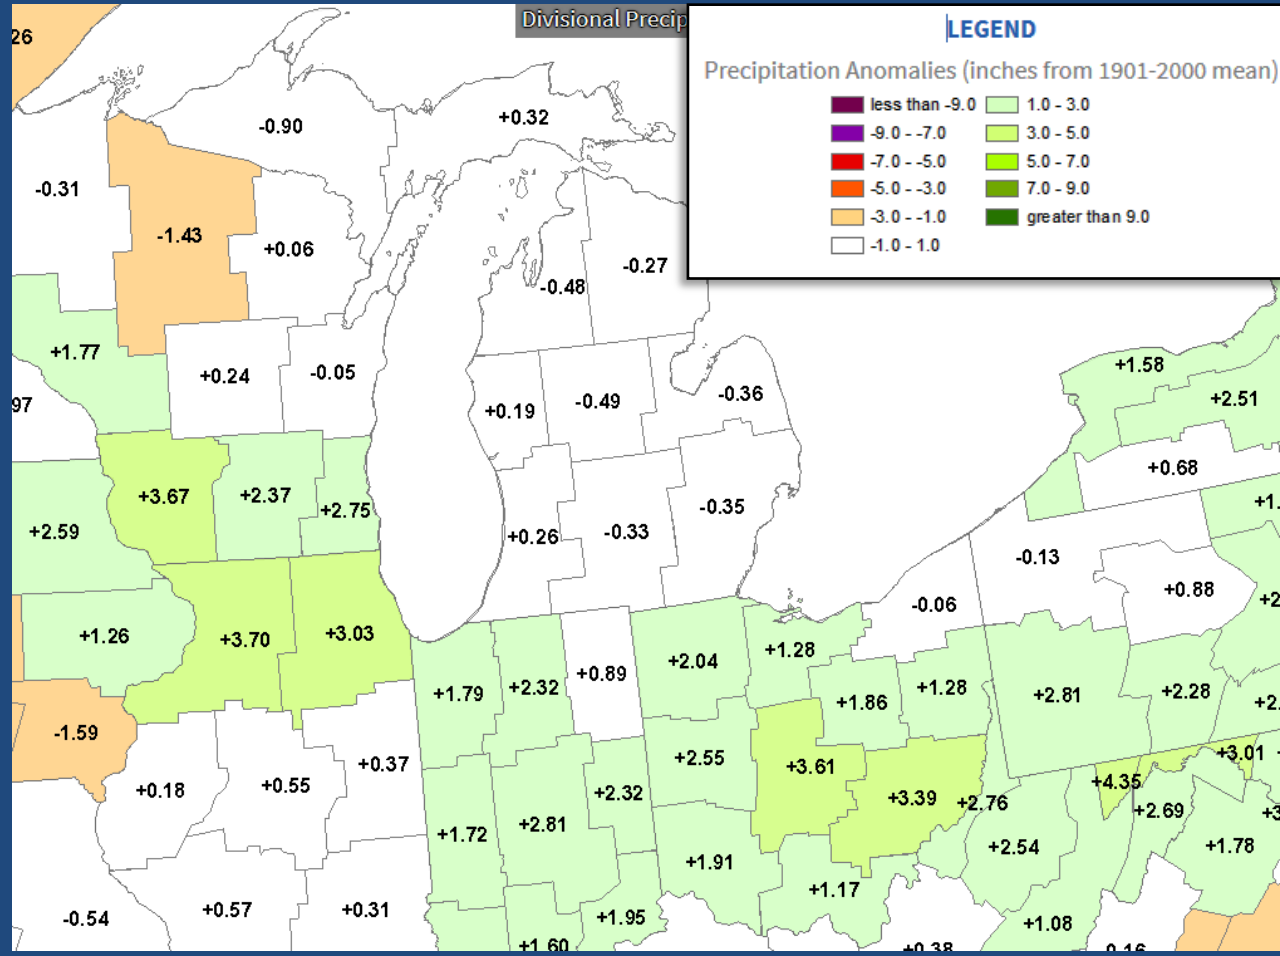

Southeast Michigan Climate Summary

Precipitation Anomalies by NCEI Climate Division (page 2 of 3)

Location	Type	Precipitation
FLINT 7 W	COOP	2.46
FLINT BISHOP INTL AP	WBAN	2.72
FRASER 1.2 N	CoCoRaHS	5.30
GOODRICH	COOP	2.81
GROSSE POINTE FARMS	COOP	2.73
HARBOR BEACH 1 SSE	COOP	3.53
LAPEER 2 W	COOP	4.80
LAPEER WWTP	COOP	3.99
LINDEN WWTP	COOP	1.65
LIVONIA 2.0 NE	CoCoRaHS	2.99
MANCHESTER	COOP	3.48
MIDLAND	COOP	1.45
MIDLAND 1.8 ENE	CoCoRaHS	1.44
MIDLAND 2.9 SW	CoCoRaHS	1.77
MILAN WWTP	COOP	4.84
MILFORD GM PROVING GROUND	COOP	2.78
MILLINGTON 3 SE	COOP	1.51
MORENCI	COOP	5.05
MT CLEMENS 2 WNW	COOP	2.77
NEW BALTIMORE 0.4 SSE	CoCoRaHS	3.95
NEWPORT 4SSE	COOP	3.55
NORTHVILLE 3.2 ENE	CoCoRaHS	3.24
ORCHARD LAKE VILLAGE 0.9 WSW	CoCoRaHS	2.42
OWOSSO WWTP	COOP	2.04
PLYMOUTH 5.4 W	CoCoRaHS	4.40
PLYMOUTH 6.3 W	CoCoRaHS	4.59
PONTIAC OAKLAND CO INTL AP	WBAN	1.83
PONTIAC WWTP	COOP	3.58
PORT HOPE	WBAN	3.03
PORT HURON	COOP	2.33
PORT HURON 1.6 W	CoCoRaHS	2.49
RICHMOND 4 NNW	COOP	4.27