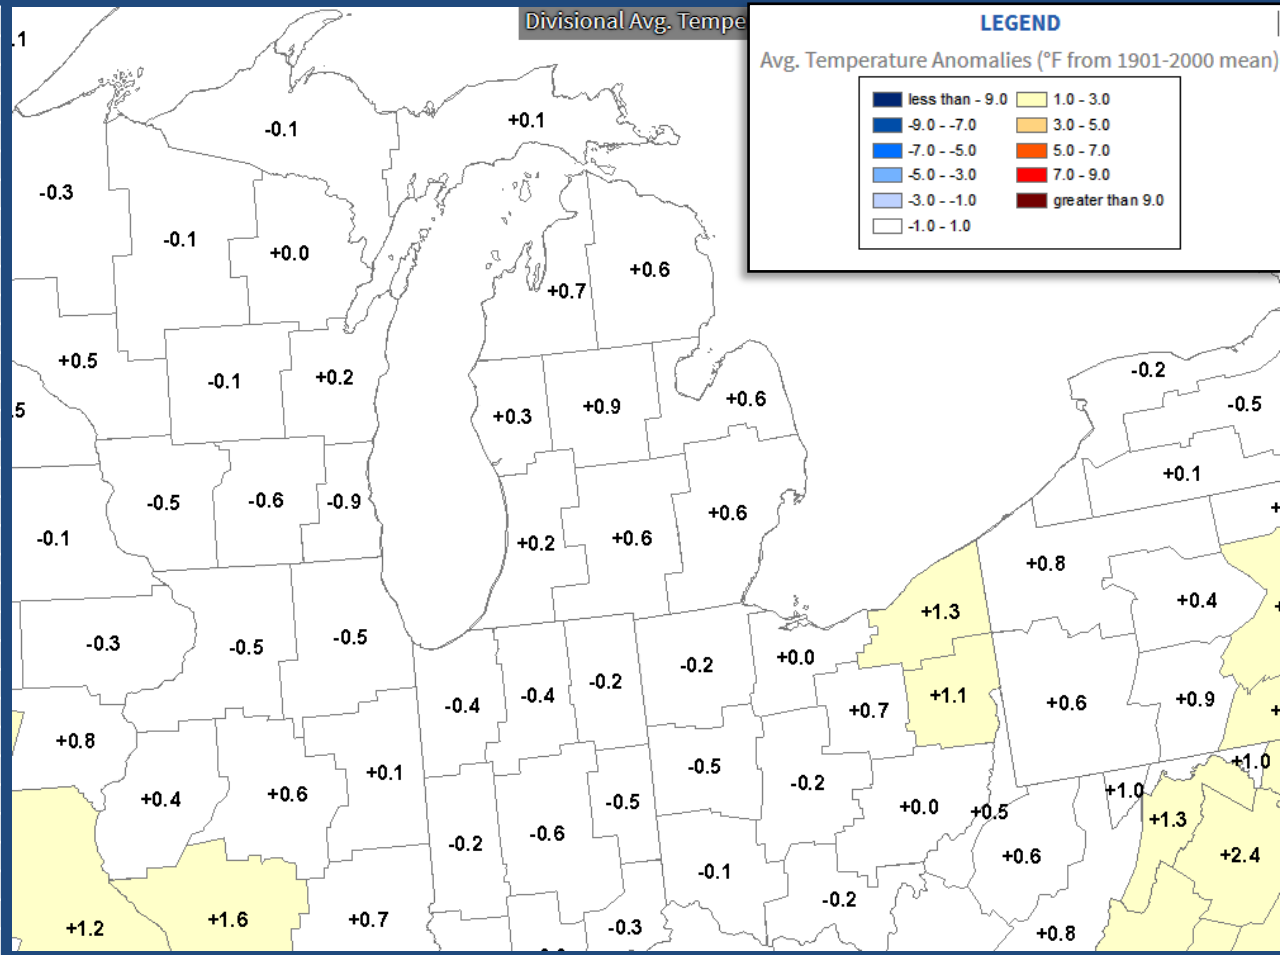

Southeast Michigan Climate Summary

Monthly Temperature, Precipitation, Snowfall, and Severe Weather Summaries

Southeast Michigan Climate Summary

Temperature Anomalies by NCEI Climate Division (page 1 of 2)

Location	Type	Average Temperature
ADRIAN	COOP	72.2
ADRIAN LENAWEE CO AP	WBAN	71.9
ALGONAC WWTP	COOP	72.5
ANN ARBOR MUNI AP	WBAN	70.1
ANN ARBOR SE	COOP	71.3
ANN ARBOR U OF MI	COOP	72.8
BAD AXE	COOP	69.5
BURTON 4N	COOP	69.7
CARO	COOP	70.8
CASS CITY 1 SSW	COOP	68.1
CHELSEA	COOP	71.2
CORUNNA 2 NE	COOP	69.3
DEARBORN	COOP	72.7
DEARBORN #2	COOP	73.7
DETROIT CITY AP	WBAN	74.0
DETROIT METRO AP	WBAN	74.4
DETROIT WILLOW RUN AP	WBAN	74.0
DUNDEE	COOP	71.8
DURAND WWTP	COOP	71.5
FARMINGTON	COOP	71.4
FLINT 7 W	COOP	70.2
FLINT BISHOP INTL AP	WBAN	70.8
GOODRICH	COOP	70.5
GROSSE POINTE FARMS	COOP	72.6
HARBOR BEACH 1 SSE	COOP	68.1
LAPEER 2 W	COOP	70.4
LAPEER WWTP	COOP	71.0
LEXINGTON WTP	COOP	69.7
MANCHESTER	COOP	71.4
MIDLAND	COOP	71.7
MILAN WWTP	COOP	72.2
MILFORD GM PROVING GROUND	COOP	70.7