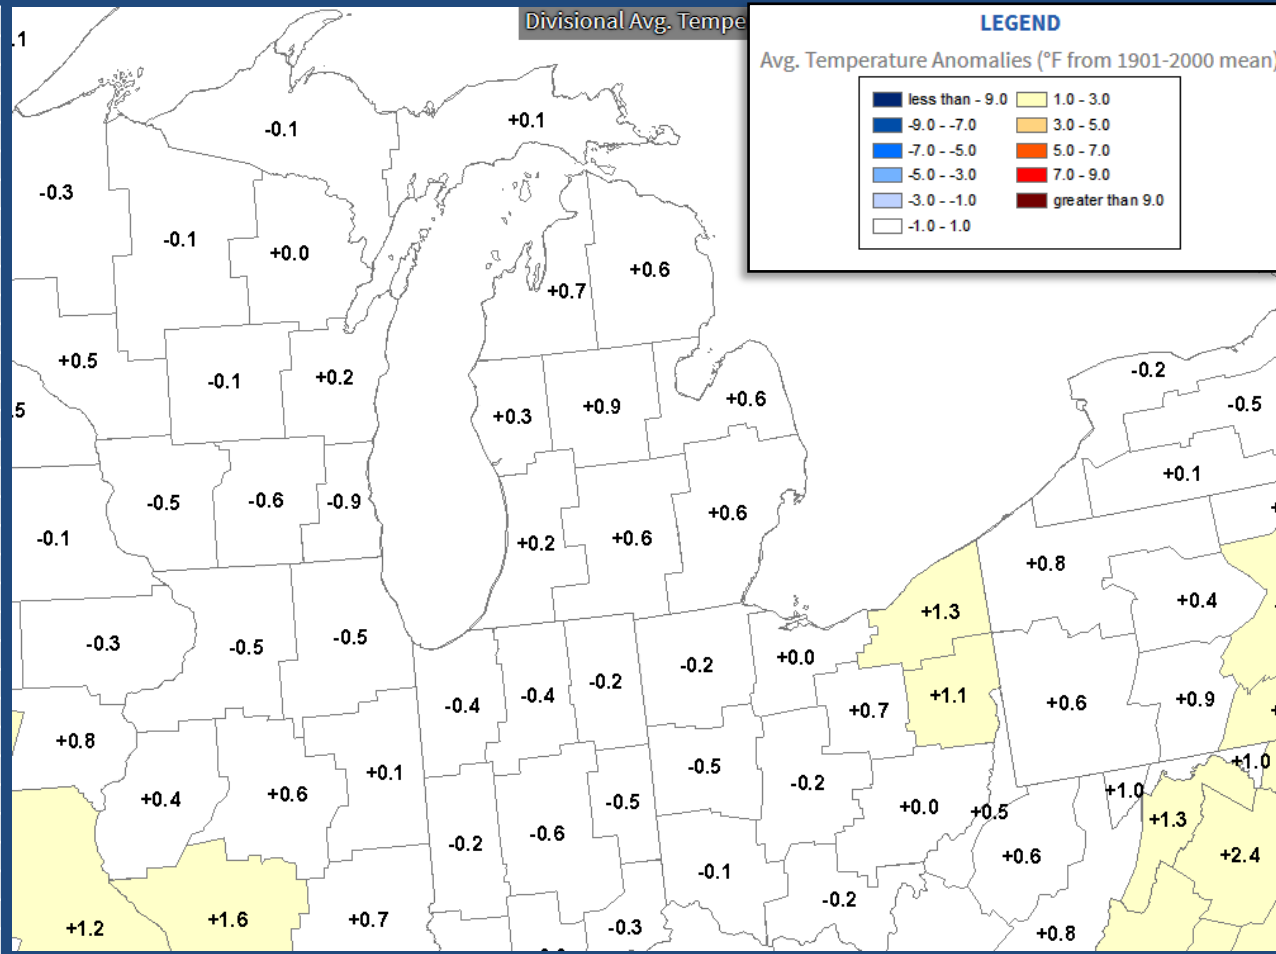

Southeast Michigan Climate Summary

Monthly Temperature, Precipitation, Snowfall, and Severe Weather Summaries

Southeast Michigan Climate Summary

Temperature Anomalies by NCEI Climate Division (page 1 of 2)

Location	Type	Average Temperature
ADRIAN	COOP	72.2
ADRIAN LENAWEE CO AP	WBAN	71.9
ALGONAC WWTP	COOP	72.5
ANN ARBOR MUNI AP	WBAN	70.1
ANN ARBOR SE	COOP	71.3
ANN ARBOR U OF MI	COOP	72.8
BAD AXE	COOP	69.5
BURTON 4N	COOP	69.7
CARO	COOP	70.8
CASS CITY 1 SSW	COOP	68.1
CHELSEA	COOP	71.2
CORUNNA 2 NE	COOP	69.3
DEARBORN	COOP	72.7
DEARBORN #2	COOP	73.7
DETROIT CITY AP	WBAN	74.0
DETROIT METRO AP	WBAN	74.4
DETROIT WILLOW RUN AP	WBAN	74.0
DUNDEE	COOP	71.8
DURAND WWTP	COOP	71.5
FARMINGTON	COOP	71.4
FLINT 7 W	COOP	70.2
FLINT BISHOP INTL AP	WBAN	70.8
GOODRICH	COOP	70.5
GROSSE POINTE FARMS	COOP	72.6
HARBOR BEACH 1 SSE	COOP	68.1
LAPEER 2 W	COOP	70.4
LAPEER WWTP	COOP	71.0
LEXINGTON WTP	COOP	69.7
MANCHESTER	COOP	71.4
MIDLAND	COOP	71.7
MILAN WWTP	COOP	72.2
MILFORD GM PROVING GROUND	COOP	70.7

Southeast Michigan Climate Summary

Temperature Anomalies by NCEI Climate Division (page 2 of 2)

Location	Type	Average Temperature
MORENCI	COOP	71.3
MT CLEMENS 2 WNW	COOP	72.0
NEWPORT 4SSE	COOP	71.9
OWOSSO WWTP	COOP	71.1
PONTIAC OAKLAND CO INTL AP	WBAN	72.2
PONTIAC WWTP	COOP	72.2
PORT HOPE	WBAN	69.3
PORT HURON	COOP	73.7
RICHMOND 4 NNW	COOP	71.5
SAGINAW #3	COOP	72.2
SAGINAW MBS INTL AP	WBAN	72.0
SALINE	COOP	71.1
SALINE 4 SW	COOP	72.2
TECUMSEH	COOP	71.2
VASSAR	COOP	69.7
WHITMORE LAKE 1NW	COOP	70.0