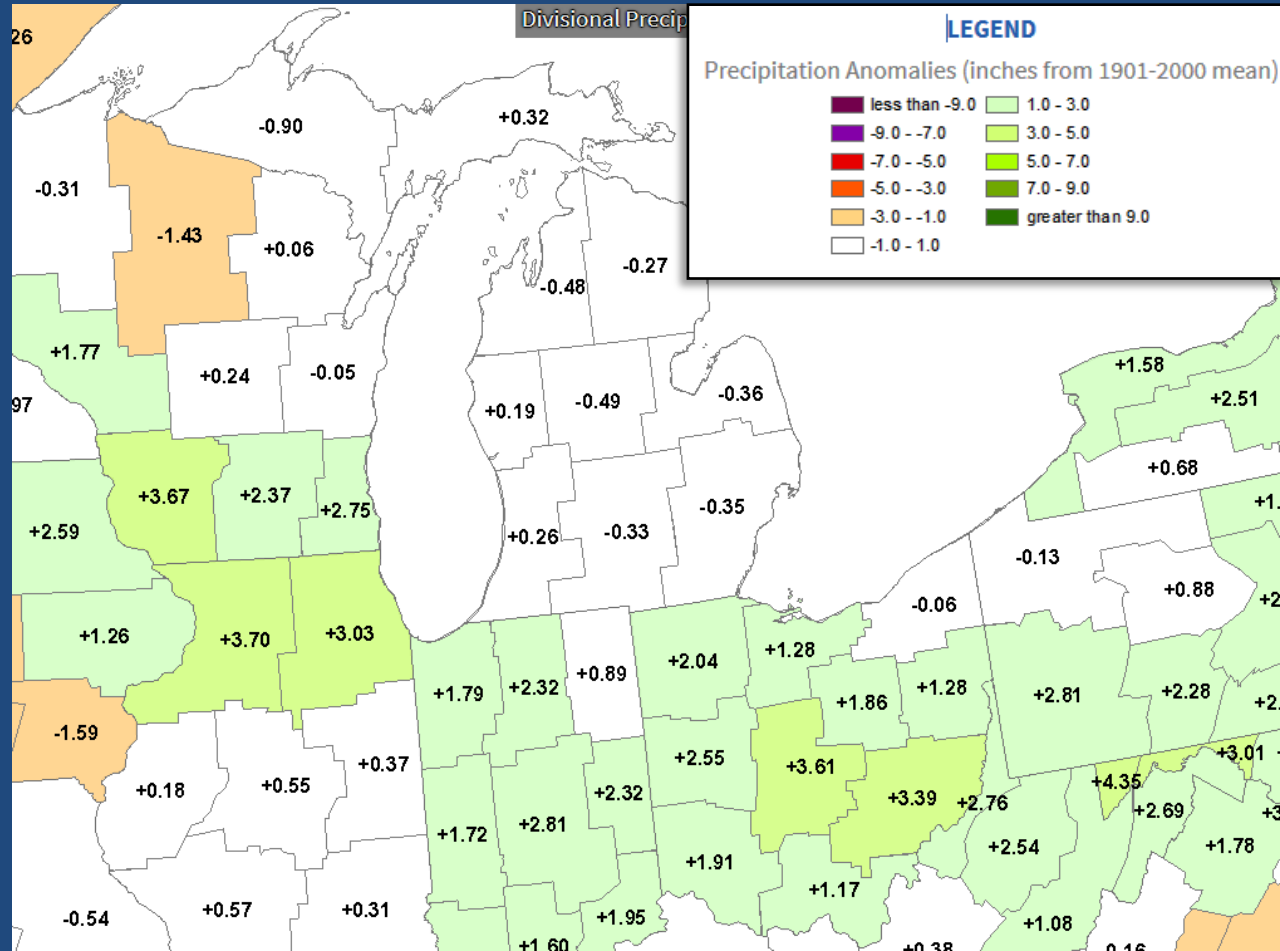

Southeast Michigan Climate Summary

Precipitation Anomalies by NCEI Climate Division (page 3 of 3)

Location	Type	Precipitation
ROSEVILLE 1.7 ENE	CoCoRaHS	4.09
SAGINAW 3.0 NW	CoCoRaHS	2.15
SAGINAW 5W	COOP	2.06
SAGINAW #3	COOP	1.94
SAGINAW MBS INTL AP	WBAN	1.48
SALINE 4 SW	COOP	3.07
SHELBY 0.4 SSE	CoCoRaHS	2.56
TROY 1.8 S	CoCoRaHS	3.58
UTICA 2.9 E	CoCoRaHS	2.98
VASSAR	COOP	1.84
WATERFORD 2.1 NW	CoCoRaHS	2.59
WHITMORE LAKE 1NW	COOP	4.11
WYANDOTTE	COOP	3.11