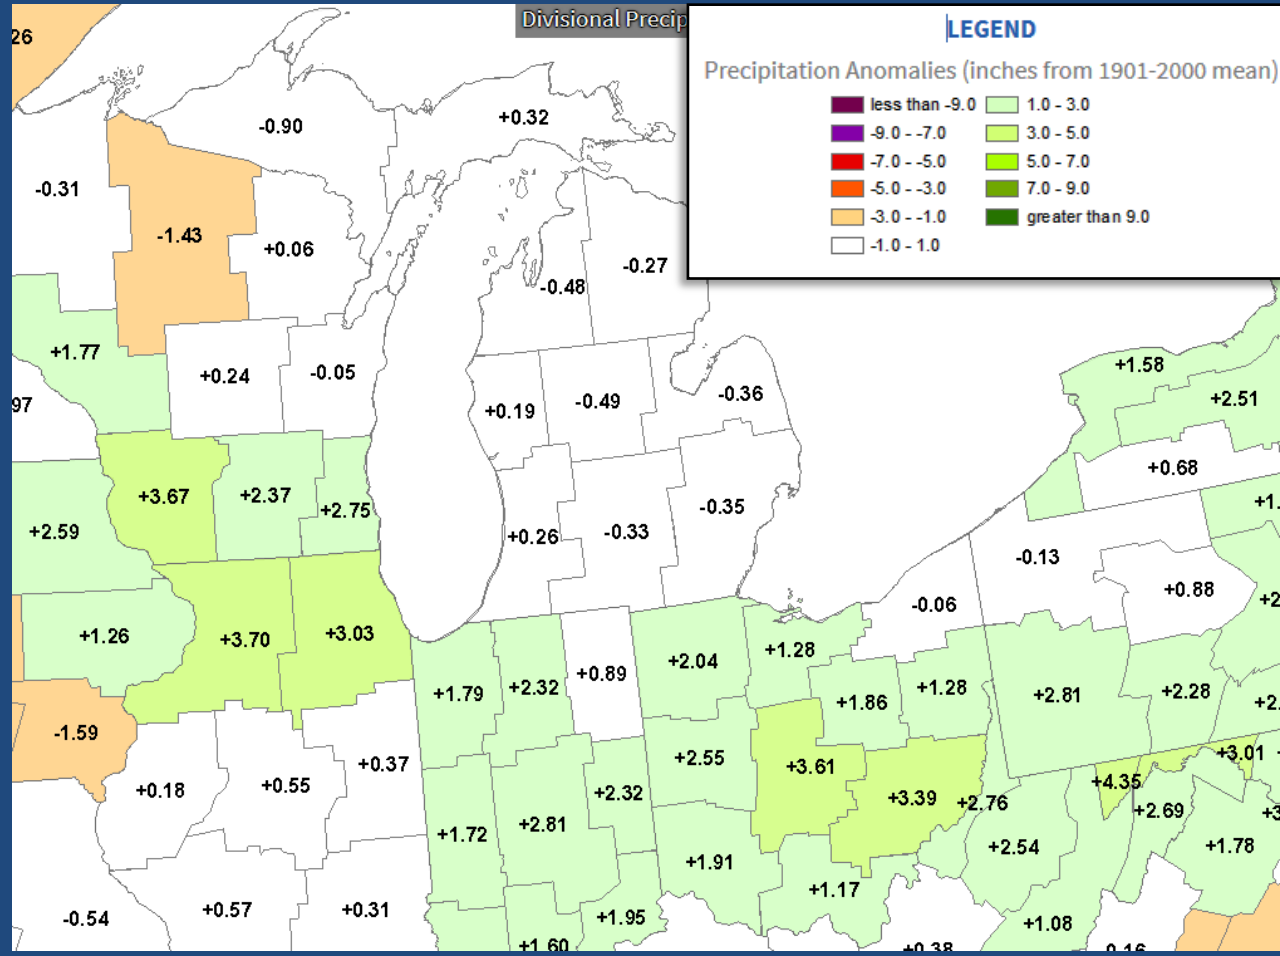

Southeast Michigan Climate Summary

Precipitation Anomalies by NCEI Climate Division (page 1 of 3)

Location	Type	Precipitation
ADRIAN LENAWE CO AP	WBAN	2.29
ALGONAC WWTP	COOP	3.70
ANN ARBOR 2.1 WNW	CoCoRaHS	3.59
ANN ARBOR 3.1 SE	CoCoRaHS	2.17
ANN ARBOR MUNI AP	WBAN	2.10
ANN ARBOR SE	COOP	2.93
ANN ARBOR U OF MI	COOP	3.58
BAD AXE	COOP	3.48
BAY CITY 2.2 WNW	CoCoRaHS	2.19
BAY CITY 5.3 N	CoCoRaHS	0.98
BLOOMFIELD TOWNSHIP 3.1 SW	CoCoRaHS	3.53
BURTON 4N	COOP	4.88
CARLETON 2.5 S	CoCoRaHS	4.45
CARO	COOP	2.19
CASS CITY 1 SSW	COOP	2.73
CHELSEA	COOP	4.39
CLINTON 2.3 N	CoCoRaHS	2.73
CORUNNA 2 NE	COOP	2.07
DEARBORN	COOP	2.64
DEARBORN #2	COOP	2.90
DEARBORN HEIGHTS 1.8 NW	CoCoRaHS	2.59
DETROIT CITY AP	WBAN	2.52
DETROIT METRO AP	WBAN	2.44
DETROIT WILLOW RUN AP	WBAN	1.19
DEXTER 2.2 SE	CoCoRaHS	4.99
DUNDEE	COOP	4.08
DURAND 6.2 WNW	CoCoRaHS	2.63
DURAND WWTP	COOP	2.14
FAIRGROVE 3.1 NW	CoCoRaHS	1.45
FARMINGTON	COOP	3.39
FENTON 2.7 SSE	CoCoRaHS	3.27
FENTON 5.6 WSW	CoCoRaHS	2.40