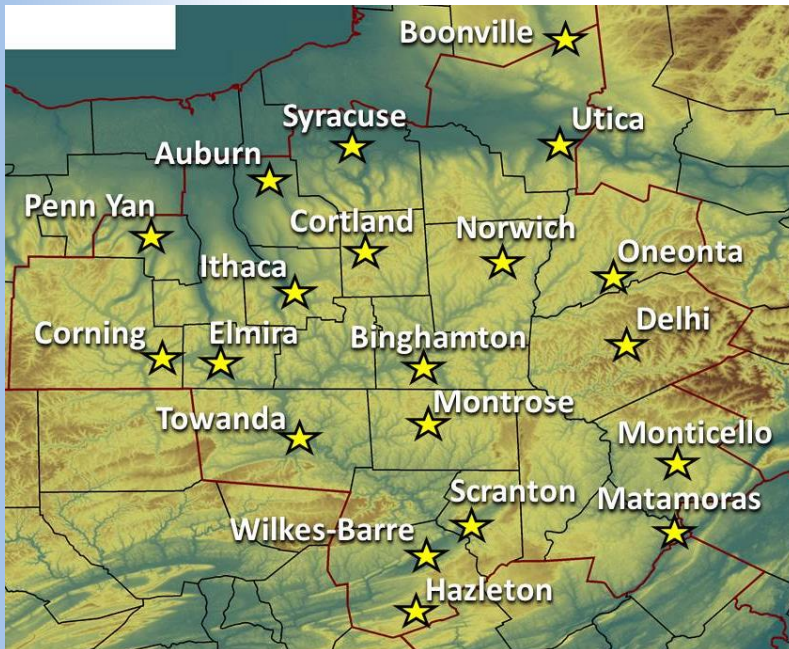

NOAA/NWS Binghamton, NY No Fire Weather Briefing in effect

If a briefing was available it would apply to the NWS Binghamton Service Area only, as show in the image below:

FOR CENTRAL NY

This area includes but is not limited to cities such as Syracuse, Utica, Ithaca, Elmira, Binghamton, and Oneonta.

FOR NORTHEAST PA

This area includes but is not limited to cities such as Towanda, Montrose, Scranton, and Wilkes-Barre.

National Weather Service – Binghamton, NY

weather.gov/binghamton

NWSBinghamton

@NWSBinghamton